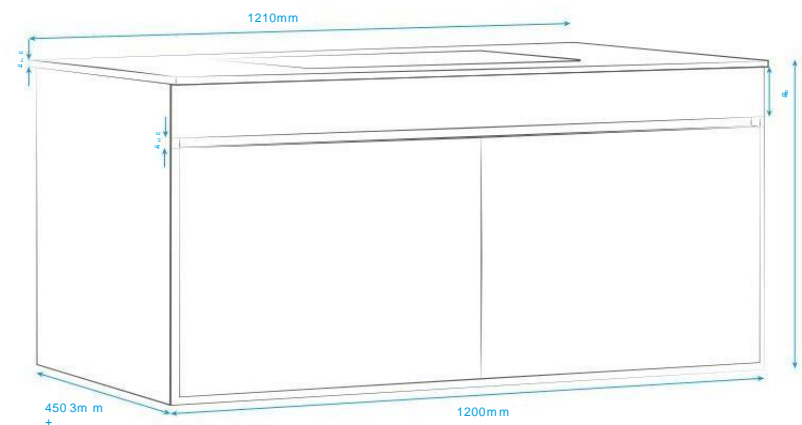

MAIN FEATURES:

- Large design without handles with smooth surfaces.
- 4 Drawers, 2 exterior + 2 upper interior.
- Sealed edges.
- Stainless steel rails with Soft Close system.
- Maximum resistance 150 Kg.
- Made of MDF.
- Complies with European standard E1 for formaldehyde emission.
- Includes metal reinforcement for installation and set of fixings to the standard wall.

code 60PB2808141 (1200×460, Color Blanco UV, 2 buckets, disassembled)

code 60PB2858141 (1200×460, Color Blanco UV, 2 cuvettes, reinforced)