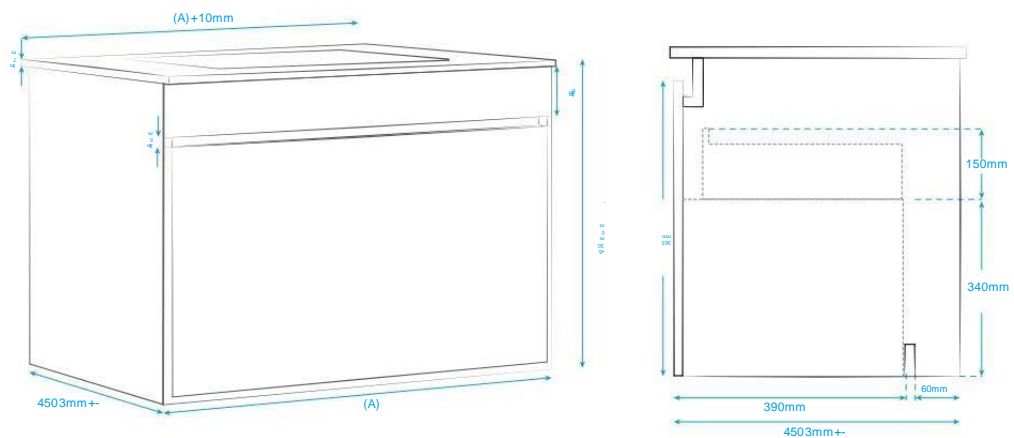

COLORS:

*Image: Color Lenga / 70cm

MÈLE

*Image: Color Lenga / 70cm

*Image: Color Gris Grafito / 70cm

MAIN FEATURES:

- * Handleless design with smooth surfaces.
- * 1 Drawer with internal drainage design + Open shelf with metallic structure.
- * Sealed edges.
- * Stainless steel rails with Soft Close system.
- * Maximum resistance 150 Kg.
- * Made of MDF.
- * Complies with European standard E1 for formaldehyde emission.
- * Includes metal reinforcement for installation and set of fixings to the standard wall.

Color	Size	Code
Lenga	46×26 cm	60PB2803300
Roble	46×26 cm	60PB2803305
Nogal	46×26 cm	60PB2803320

COLORS:

*Image: Color Nogal

RÈNEE

Double Drawer

MAIN FEATURES:

- * Large design without handles with smooth surfaces.
- * 4 Drawers, 2 exterior + 2 upper interior.
- * Sealed edges.
- * Stainless steel rails with Soft Close system.
- * Maximum resistance 150 Kg.
- * Made of MDF.
- * Complies with European standard E1 for formaldehyde emission.
- * Includes metal reinforcement for installation and set of fixings to the standard wall.

- * Handleless design with smooth surfaces.
- * 2 Drawers, 1 outside + 1 top inside.
- * Sealed edges.
- * Stainless steel rails with Soft Close system.
- * Maximum resistance 150 Kg.
- * Made of MDF.
- * Complies with European standard E1 for formaldehyde emission.
- * Includes metal reinforcement for installation and set of fixings to the standard wall.

Code	Color	Measure A	code Product	Color	Measure A
60PB2801100	Lenga	590 mm	60PB2802140	Blanco	500 mm
60PB2801120	Nogal	590 mm	60PB2801140	Blanco	600 mm
60PB2801105	Roble	590 mm	60PB2804140	Blanco	700 mm
60PB2804100	Lenga	690 mm	60PB2805140	Blanco	800 mm
60PB2804120	Nogal	690 mm	60PB2806140	Blanco	900 mm
60PB2804105	Roble	690 mm	60PB2807140	Blanco	1000 mm
60PB2805100	Lenga	790 mm	60PB2808140	Blanco	1200 mm
60PB2805120	Nogal	790 mm			
60PB2805105	Roble	790 mm			