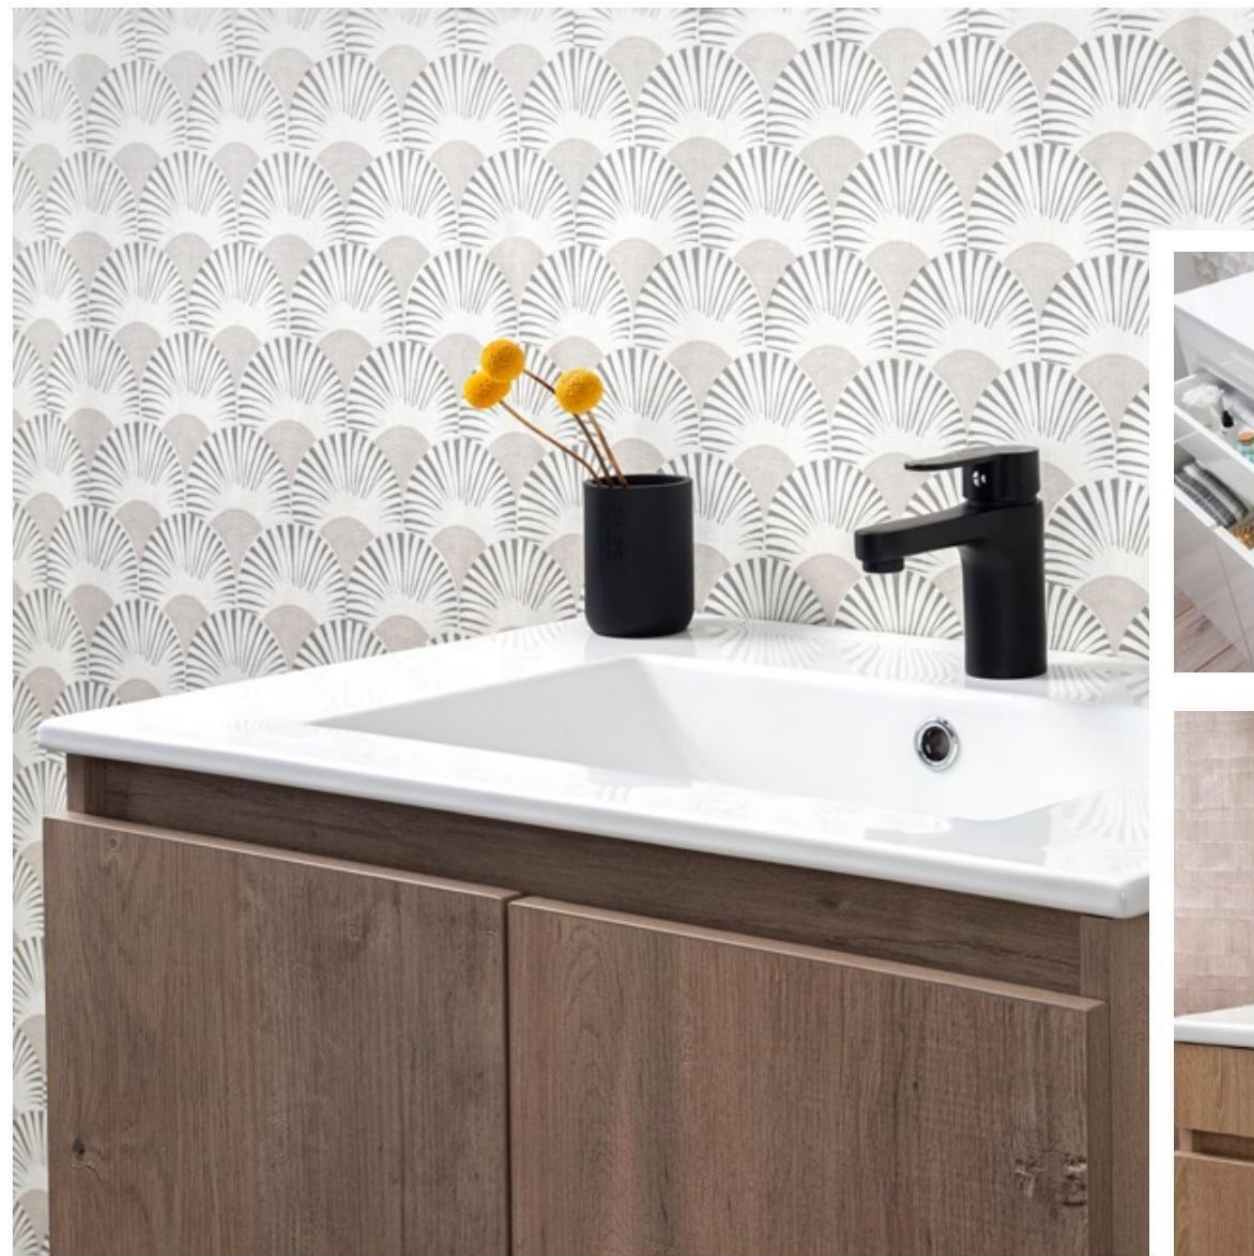

BASINS

MAIN FEATURES:

- Angles and slopes of 2° towards the drain.
- Manufactured in Vitreous Earthenware.
- Includes high flow overflow.

Code	Size AxB
60PZ2401007	500 × 460mm
60PZ2401008	600 × 460mm
60PZ2401009	700 × 460mm
60PZ24201010	800 × 460mm
60PZ2401011	900 × 460mm
60PZ2401012	1000 × 460mm
60PZ2401013	1200 × 460mm

COLORS:

White