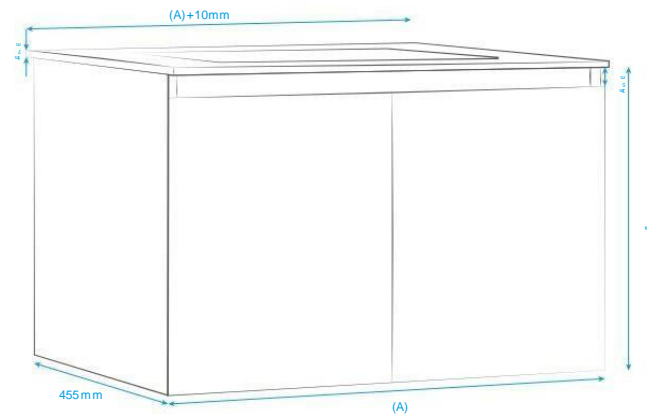

code Product	Color	Measure A	Code Product	Color	Measure A
60PB2801200	Lenga	590 mm	60PB2806200	Lenga	890 mm
60PB2801220	Nogal	590 mm	60PB2806220	Nogal	890 mm
60PB2801205	Roble	590 mm	60PB2806205	Roble	890 mm
60PB2804200	Lenga	690 mm	60PB2807200	Lenga	990 mm
60PB2804220	Nogal	690 mm	60PB2807220	Nogal	990 mm
60PB2804205	Roble	690 mm	60PB2807205	Roble	990 mm
60PB2805200	Lenga	790 mm	60PB2808200	Lenga	1190 mm
60PB2805220	Nogal	790 mm	60PB2808220	Nogal	1190 mm
60PB2805205	Roble	790 mm	60PB2808205	Roble	1190 mm

codeProduct	Color	Measure A	Code Product	Color	Measure A
60PB2801000	Lenga	600 mm	60PB2805035	Visón	800 mm
60PB2801005	Roble	600 mm	60PB2806000	Lenga	900 mm
60PB2801013	Gris	600 mm	60PB2806035	Visón	900 mm
60PB2801020	Nogal	600 mm	60PB2807035	Visón	1000 mm
60PB2801035	Visón	600 mm	60PB2808000	Lenga	1200 mm
60PB2804000	Lenga	700 mm	60PB2808035	Visón	1200 mm
60PB2804005	Roble	700 mm			
60PB2804020	Nogal	700 mm			
60PB2805020	Lenga	800 mm			

COLORS:

*Image: Color Lenga / 70cm

MÈLE

*Image: Color Lenga / 70cm

*Image: Color Gris Grafito / 70cm

MAIN FEATURES:

- * Handleless design with smooth surfaces.
- * 1 Drawer with internal drainage design + Open shelf with metallic structure.
- * Sealed edges.
- * Stainless steel rails with Soft Close system.
- * Maximum resistance 150 Kg.
- * Made of MDF.
- * Complies with European standard E1 for formaldehyde emission.
- * Includes metal reinforcement for installation and set of fixings to the standard wall.