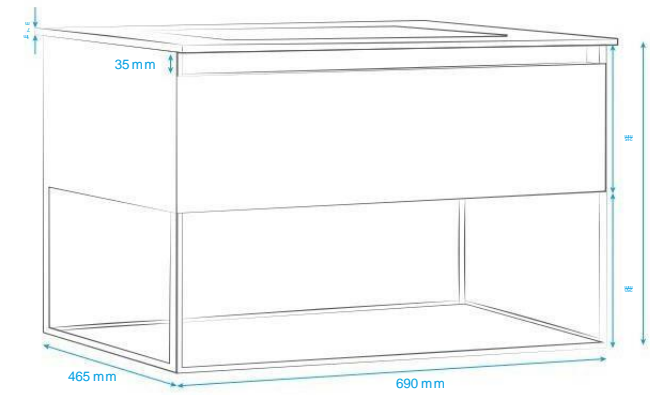

COLORS:

Lenga

Gris Grafito