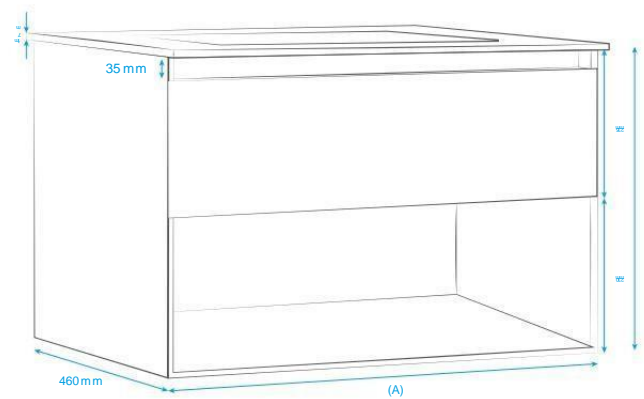

COLORS:

BELLE

MAIN FEATURES:

- * Handleless design with smooth surfaces.
- * 1 Drawer with internal drainage design + 1 visible shelf.
- * Sealed edges.
- * Stainless steel rails with Soft Close system.
- * Maximum resistance 150 Kg.
- * Made of MDF.
- * Complies with European standard E1 for formaldehyde emission.
- * Includes metal reinforcement for installation and set of fixings to the standard wall.

code Product	Color	Measure A	Code Product	Color	Measure A
60PB2801200	Lenga	590 mm	60PB2806200	Lenga	890 mm
60PB2801220	Nogal	590 mm	60PB2806220	Nogal	890 mm
60PB2801205	Roble	590 mm	60PB2806205	Roble	890 mm
60PB2804200	Lenga	690 mm	60PB2807200	Lenga	990 mm
60PB2804220	Nogal	690 mm	60PB2807220	Nogal	990 mm
60PB2804205	Roble	690 mm	60PB2807205	Roble	990 mm
60PB2805200	Lenga	790 mm	60PB2808200	Lenga	1190 mm
60PB2805220	Nogal	790 mm	60PB2808220	Nogal	1190 mm
60PB2805205	Roble	790 mm	60PB2808205	Roble	1190 mm