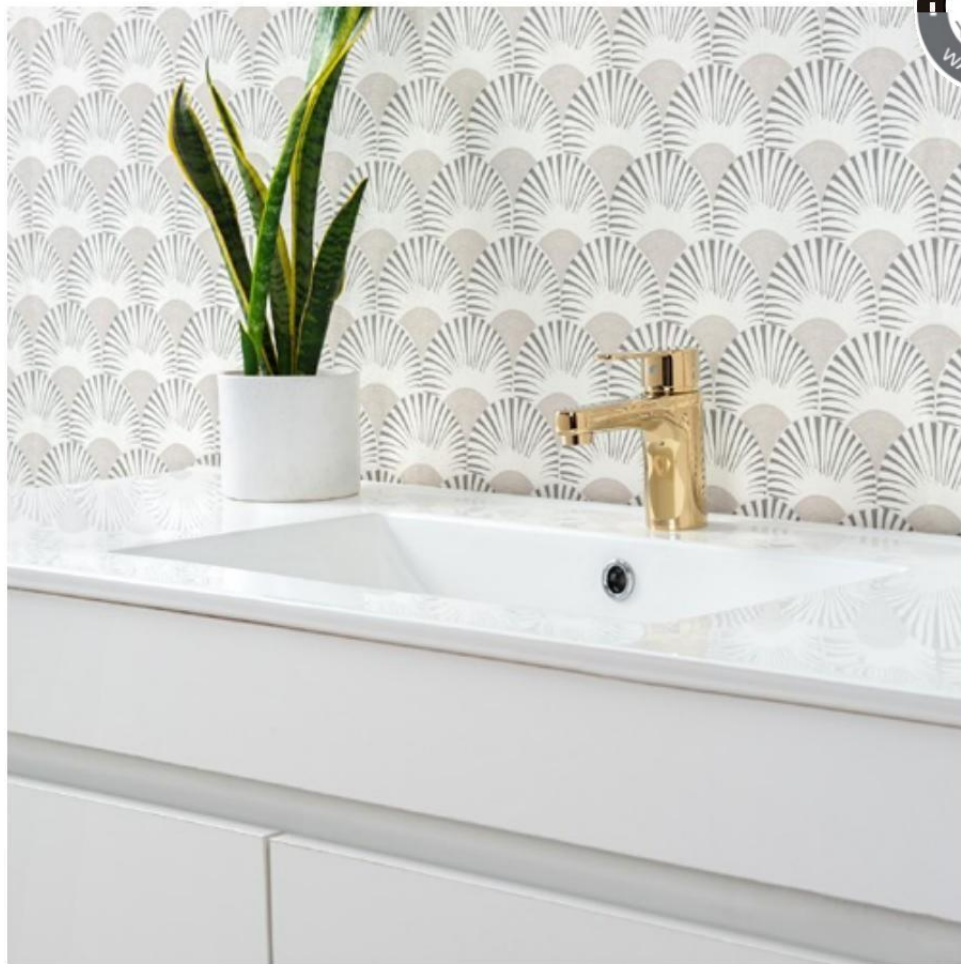

Color	Size	Code
Lenga	46×26 cm	60PB2803300
Roble	46×26 cm	60PB2803305
Nogal	46×26 cm	60PB2803320

COLORS:

*Image: Color Nogal

RÈNEE

Double Drawer

MAIN FEATURES:

- * Large design without handles with smooth surfaces.
- * 4 Drawers, 2 exterior + 2 upper interior.
- * Sealed edges.
- * Stainless steel rails with Soft Close system.
- * Maximum resistance 150 Kg.
- * Made of MDF.
- * Complies with European standard E1 for formaldehyde emission.
- * Includes metal reinforcement for installation and set of fixings to the standard wall.