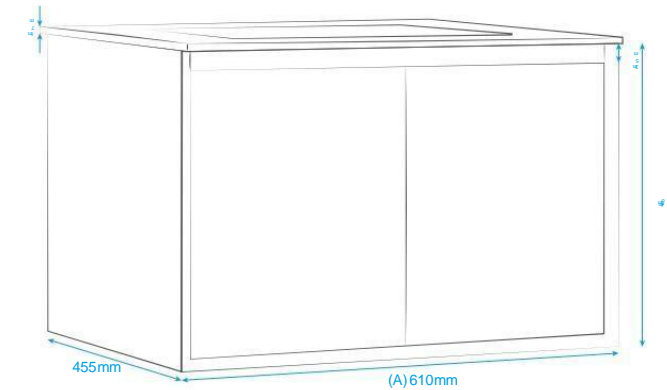

COLORS:

White

AMÉLIE

*Image: Color Albayalde / 80cm

MAIN FEATURES:

- * Handleless design with smooth surfaces.
 - * 2 folding doors.
 - * Sealed edges.
 - * Stainless steel hinges with Soft Close system.
 - * Maximum resistance 150 Kg.
 - * Manufactured in MDP.
 - * Complies with European standard E1 for formaldehyde emission.
- *Includes metal reinforcement for installation and set of fixings to the standard wall.

code Product	Color	Measure A	code Product	Color	Measure A
60PZ2802706	Albayalde	490mm	60PZ2805706	Albayalde	790mm
60PZ2802707	Acá cia	490mm	60PZ2805707	Acá cia	790mm
60PZ2802709	Ulmo	490mm	60PZ2805709	Ulmo	790mm
60PZ2801706	Albayalde	590mm	60PZ2806706	Albayalde	890mm
60PZ2801707	Acá cia	590mm	60PZ2806707	Acá cia	890mm
60PZ2801709	Ulmo	590mm	60PZ2806709	Ulmo	890mm
60PZ2804706	Albayalde	690mm			
60PZ2804707	Acá cia	690mm			
60PZ2804709	Ulmo	690mm			

COLORS:

BELLE

MAIN FEATURES:

- * Handleless design with smooth surfaces.
- * 1 Drawer with internal drainage design + 1 visible shelf.
- * Sealed edges.
- * Stainless steel rails with Soft Close system.
- * Maximum resistance 150 Kg.
- * Made of MDF.
- * Complies with European standard E1 for formaldehyde emission.
- * Includes metal reinforcement for installation and set of fixings to the standard wall.