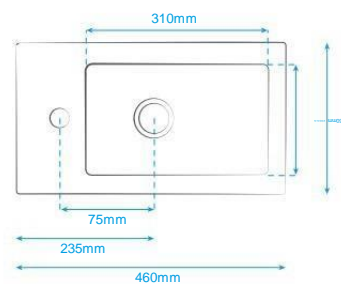

codeProduct	Color	Measure A	Code Product	Color	Measure A
60PB2801000	Lenga	600 mm	60PB2805035	Visón	800 mm
60PB2801005	Roble	600 mm	60PB2806000	Lenga	900 mm
60PB2801013	Gris	600 mm	60PB2806035	Visón	900 mm
60PB2801020	Nogal	600 mm	60PB2807035	Visón	1000 mm
60PB2801035	Visón	600 mm	60PB2808000	Lenga	1200 mm
60PB2804000	Lenga	700 mm	60PB2808035	Visón	1200 mm
60PB2804005	Roble	700 mm			
60PB2804020	Nogal	700 mm			
60PB2805020	Lenga	800 mm			

Color	Size	Code
Lenga	50×46 cm	60PB2802300
Roble	50×46 cm	60PB2802305
Nogal	50×46 cm	60PB2802320

COLORS:

*Image:Color Roble

PETIT

MAIN FEATURES:

- * Compact handleless design with smooth surfaces.
 - * 1 hinged door + 1 interior shelf.
 - * Sealed edges.
 - * Stainless steel hinges with Soft Close system.
 - * Maximum resistance 150 Kg.
 - * Made of MDF.
 - * Complies with European standard E1 for formaldehyde emission.
- * Includes metal reinforcement for installation and set of fixings to the standard wall.

Color	Size	Code
Lenga	46×26 cm	60PB2803300
Roble	46×26 cm	60PB2803305
Nogal	46×26 cm	60PB2803320

COLORS:

*Image: Color Nogal

RÈNEE

Double Drawer

MAIN FEATURES:

- * Large design without handles with smooth surfaces.
- * 4 Drawers, 2 exterior + 2 upper interior.
- * Sealed edges.
- * Stainless steel rails with Soft Close system.
- * Maximum resistance 150 Kg.
- * Made of MDF.
- * Complies with European standard E1 for formaldehyde emission.
- * Includes metal reinforcement for installation and set of fixings to the standard wall.