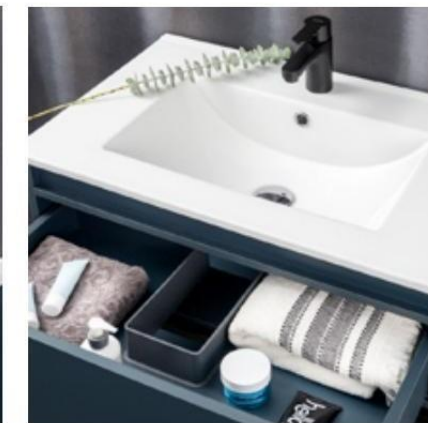

COLORS:

Lenga

Gris Grafito