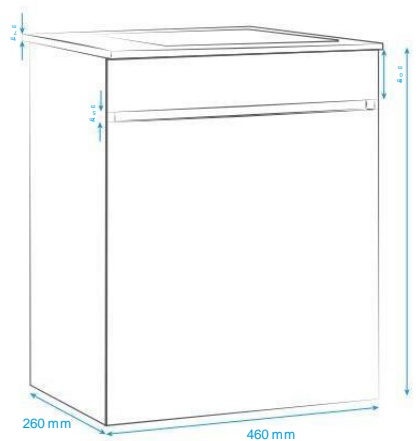

COLORS:

*Image: Color Lenga / 70cm

MÈLE

*Image: Color Lenga / 70cm

*Image: Color Gris Grafito / 70cm

MAIN FEATURES:

- * Handleless design with smooth surfaces.
- * 1 Drawer with internal drainage design + Open shelf with metallic structure.
- * Sealed edges.
- * Stainless steel rails with Soft Close system.
- * Maximum resistance 150 Kg.
- * Made of MDF.
- * Complies with European standard E1 for formaldehyde emission.
- * Includes metal reinforcement for installation and set of fixings to the standard wall.

Color	Size	Code
Lenga	50×46 cm	60PB2802300
Roble	50×46 cm	60PB2802305
Nogal	50×46 cm	60PB2802320

COLORS:

*Image:Color Roble

PETIT

MAIN FEATURES:

- * Compact handleless design with smooth surfaces.
 - * 1 hinged door + 1 interior shelf.
 - * Sealed edges.
 - * Stainless steel hinges with Soft Close system.
 - * Maximum resistance 150 Kg.
 - * Made of MDF.
 - * Complies with European standard E1 for formaldehyde emission.
- * Includes metal reinforcement for installation and set of fixings to the standard wall.

Color	Size	Code
Lenga	46×26 cm	60PB2803300
Roble	46×26 cm	60PB2803305
Nogal	46×26 cm	60PB2803320

COLORS:

*Image: Color Nogal

RÈNEE

Double Drawer

MAIN FEATURES:

- * Large design without handles with smooth surfaces.
- * 4 Drawers, 2 exterior + 2 upper interior.
- * Sealed edges.
- * Stainless steel rails with Soft Close system.
- * Maximum resistance 150 Kg.
- * Made of MDF.
- * Complies with European standard E1 for formaldehyde emission.
- * Includes metal reinforcement for installation and set of fixings to the standard wall.