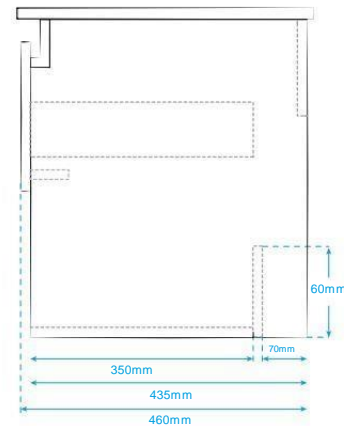

code Product	Color	Measure A	code Product	Color	Measure A
60PZ2802706	Albayalde	490mm	60PZ2805706	Albayalde	790mm
60PZ2802707	Acá cia	490mm	60PZ2805707	Acá cia	790mm
60PZ2802709	Ulmo	490mm	60PZ2805709	Ulmo	790mm
60PZ2801706	Albayalde	590mm	60PZ2806706	Albayalde	890mm
60PZ2801707	Acá cia	590mm	60PZ2806707	Acá cia	890mm
60PZ2801709	Ulmo	590mm	60PZ2806709	Ulmo	890mm
60PZ2804706	Albayalde	690mm			
60PZ2804707	Acá cia	690mm			
60PZ2804709	Ulmo	690mm			

COLORS:

BELLE

MAIN FEATURES:

- * Handleless design with smooth surfaces.
- * 1 Drawer with internal drainage design + 1 visible shelf.
- * Sealed edges.
- * Stainless steel rails with Soft Close system.
- * Maximum resistance 150 Kg.
- * Made of MDF.
- * Complies with European standard E1 for formaldehyde emission.
- * Includes metal reinforcement for installation and set of fixings to the standard wall.

code Product	Color	Measure A	Code Product	Color	Measure A
60PB2801200	Lenga	590 mm	60PB2806200	Lenga	890 mm
60PB2801220	Nogal	590 mm	60PB2806220	Nogal	890 mm
60PB2801205	Roble	590 mm	60PB2806205	Roble	890 mm
60PB2804200	Lenga	690 mm	60PB2807200	Lenga	990 mm
60PB2804220	Nogal	690 mm	60PB2807220	Nogal	990 mm
60PB2804205	Roble	690 mm	60PB2807205	Roble	990 mm
60PB2805200	Lenga	790 mm	60PB2808200	Lenga	1190 mm
60PB2805220	Nogal	790 mm	60PB2808220	Nogal	1190 mm
60PB2805205	Roble	790 mm	60PB2808205	Roble	1190 mm

codeProduct	Color	Measure A	Code Product	Color	Measure A
60PB2801000	Lenga	600 mm	60PB2805035	Visón	800 mm
60PB2801005	Roble	600 mm	60PB2806000	Lenga	900 mm
60PB2801013	Gris	600 mm	60PB2806035	Visón	900 mm
60PB2801020	Nogal	600 mm	60PB2807035	Visón	1000 mm
60PB2801035	Visón	600 mm	60PB2808000	Lenga	1200 mm
60PB2804000	Lenga	700 mm	60PB2808035	Visón	1200 mm
60PB2804005	Roble	700 mm			
60PB2804020	Nogal	700 mm			
60PB2805020	Lenga	800 mm			