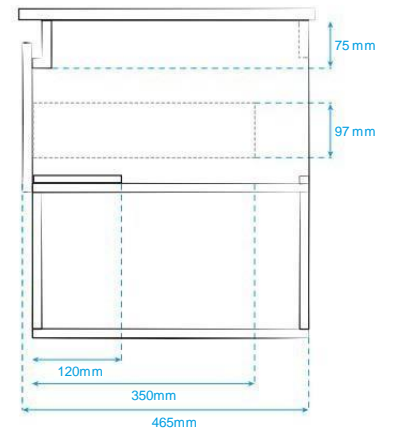

COLORS:

Lenga

Gris Grafito