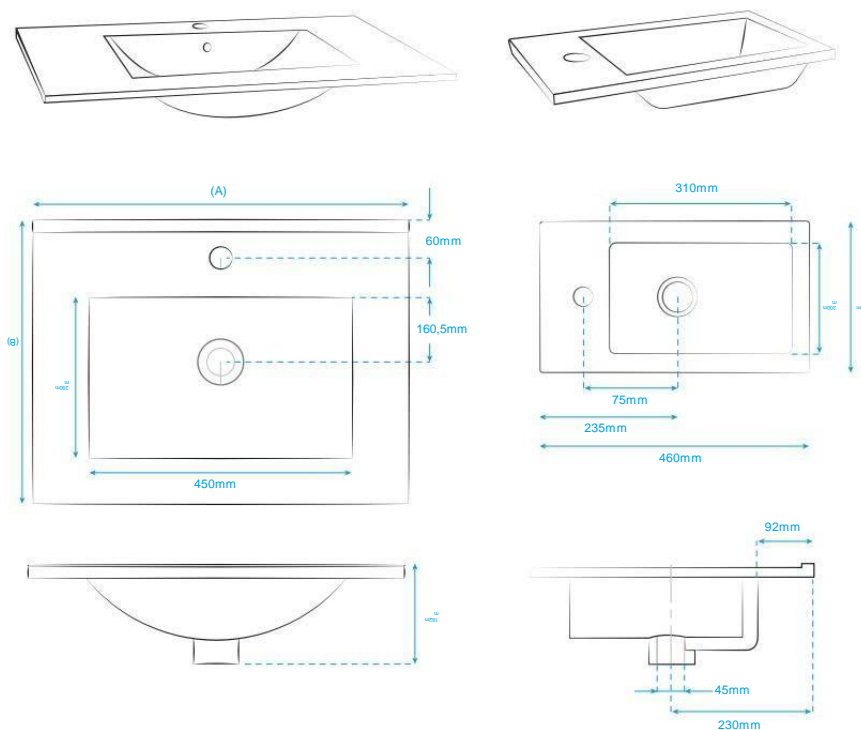

- * Handleless design with smooth surfaces.
- * Stainless steel hinges with Soft Close system.
- * Maximum resistance 150 Kg.
- * Made of MDF or MDP (Amélie and Zoe models).
- * Complies with European standard E1 for formaldehyde emission.
- * Includes metal reinforcement for installation and set of fixings to the standard wall.

BASINS

MAIN FEATURES:

- * Angles and slopes of 2° towards the drain.
- * Manufactured in Vitreous Earthenware.
- * Includes high flow overflow.

Code	Size AxB
60PZ2401007	500 × 460mm
60PZ2401008	600 × 460mm
60PZ2401009	700 × 460mm
60PZ24201010	800 × 460mm
60PZ2401011	900 × 460mm
60PZ2401012	1000 × 460mm
60PZ2401013	1200 × 460mm

COLORS:

White

AMÉLIE

*Image: Color Albayalde / 80cm

MAIN FEATURES:

- * Handleless design with smooth surfaces.
 - * 2 folding doors.
 - * Sealed edges.
 - * Stainless steel hinges with Soft Close system.
 - * Maximum resistance 150 Kg.
 - * Manufactured in MDP.
 - * Complies with European standard E1 for formaldehyde emission.
- *Includes metal reinforcement for installation and set of fixings to the standard wall.

COLORS:

BELLE

MAIN FEATURES:

- * Handleless design with smooth surfaces.
- * 1 Drawer with internal drainage design + 1 visible shelf.
- * Sealed edges.
- * Stainless steel rails with Soft Close system.
- * Maximum resistance 150 Kg.
- * Made of MDF.
- * Complies with European standard E1 for formaldehyde emission.
- * Includes metal reinforcement for installation and set of fixings to the standard wall.