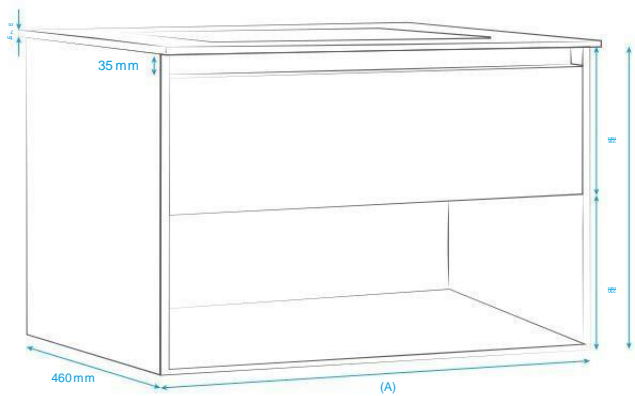

COLORS:

*Image: Color Blanco Brillante UV /60cm

ZOÈ

MAIN FEATURES:

- * Handleless design with smooth surfaces.
- * 1 Drawer + 1 Open Shelf.
- * Sealed edges.
- * Stainless steel rails with Soft Close system.
- * Maximum resistance 150 Kg.
- * Manufactured in MDP.
- * Complies with European standard E1 for formaldehyde emission.
- * Includes metal reinforcement for installation and set of fixings to the standard wall.

Code	Color	Measure A	Code	Color	Measure A
60PZ2802806	Albayaalde	490mm	60PZ2805806	Albayaalde	790mm
60PZ2802807	Acácia	490mm	60PZ2805807	Acácia	790mm
60PZ2802809	Ulmo	490mm	60PZ2805809	Ulmo	790mm
60PZ2801806	Albayaalde	590 mm	60PZ2806806	Albayaalde	890mm
60PZ2801807	Acácia	590mm	60PZ2806807	Acácia	890mm
60PZ2801809	Ulmo	590mm	60PZ2806809	Ulmo	890mm
60PZ2804806	Albayaalde	690mm	60PZ2807809	Ulmo	1000mm
60PZ2804807	Acácia	690mm	60PZ2808809	Ulmo	1200mm
60PZ2804809	Ulmo	690mm			