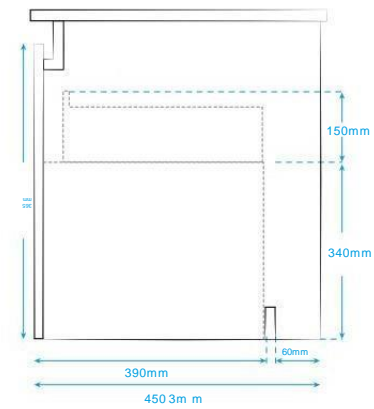

MAIN FEATURES:

- Large design without handles with smooth surfaces.
- 4 Drawers, 2 exterior + 2 upper interior.
- Sealed edges.
- Stainless steel rails with Soft Close system.
- Maximum resistance 150 Kg.
- Made of MDF.
- Complies with European standard E1 for formaldehyde emission.
- Includes metal reinforcement for installation and set of fixings to the standard wall.

code 60PB2808141 (1200×460, Color Blanco UV, 2 buckets, disassembled)

code 60PB2858141 (1200×460, Color Blanco UV, 2 cuvettes, reinforced)

COLORS: